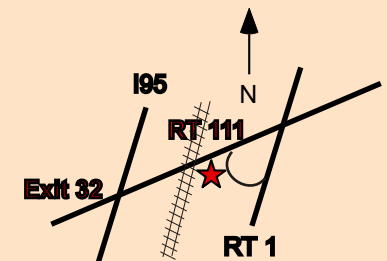

Let Us Make Your Bed™

maiden maine™
by daly bros.

MANUFACTURERS
OF
FINE QUALITY
MATTRESSES
AND
BOXSPRINGS

FOR OVER
65 YEARS

FUTONS

DALY BROS. BEDDING CO. INC.
25 Edwards Ave.
CORNER RT. 111 & EDWARDS AVE.
BIDDEFORD, ME 04005

PHONE (207) 282-9583

Daly Bros. Bedding Co. has been a Southern Maine Institution from the time we first opened our doors back in 1937. Ever since then we have been providing New England residents with only the highest quality bedding and have always backed our products with our integrity and a non-prorated materials and workmanship warranty. Quality and value has always been our trademark.

Other Products:

- Custom Size Mattresses
- Foam Mattresses
- Headboards & Frames
- Futons & Couches
- And More

HOURS
M-F 9 To 5
Thur 9 To 7
Sat 9 To 12